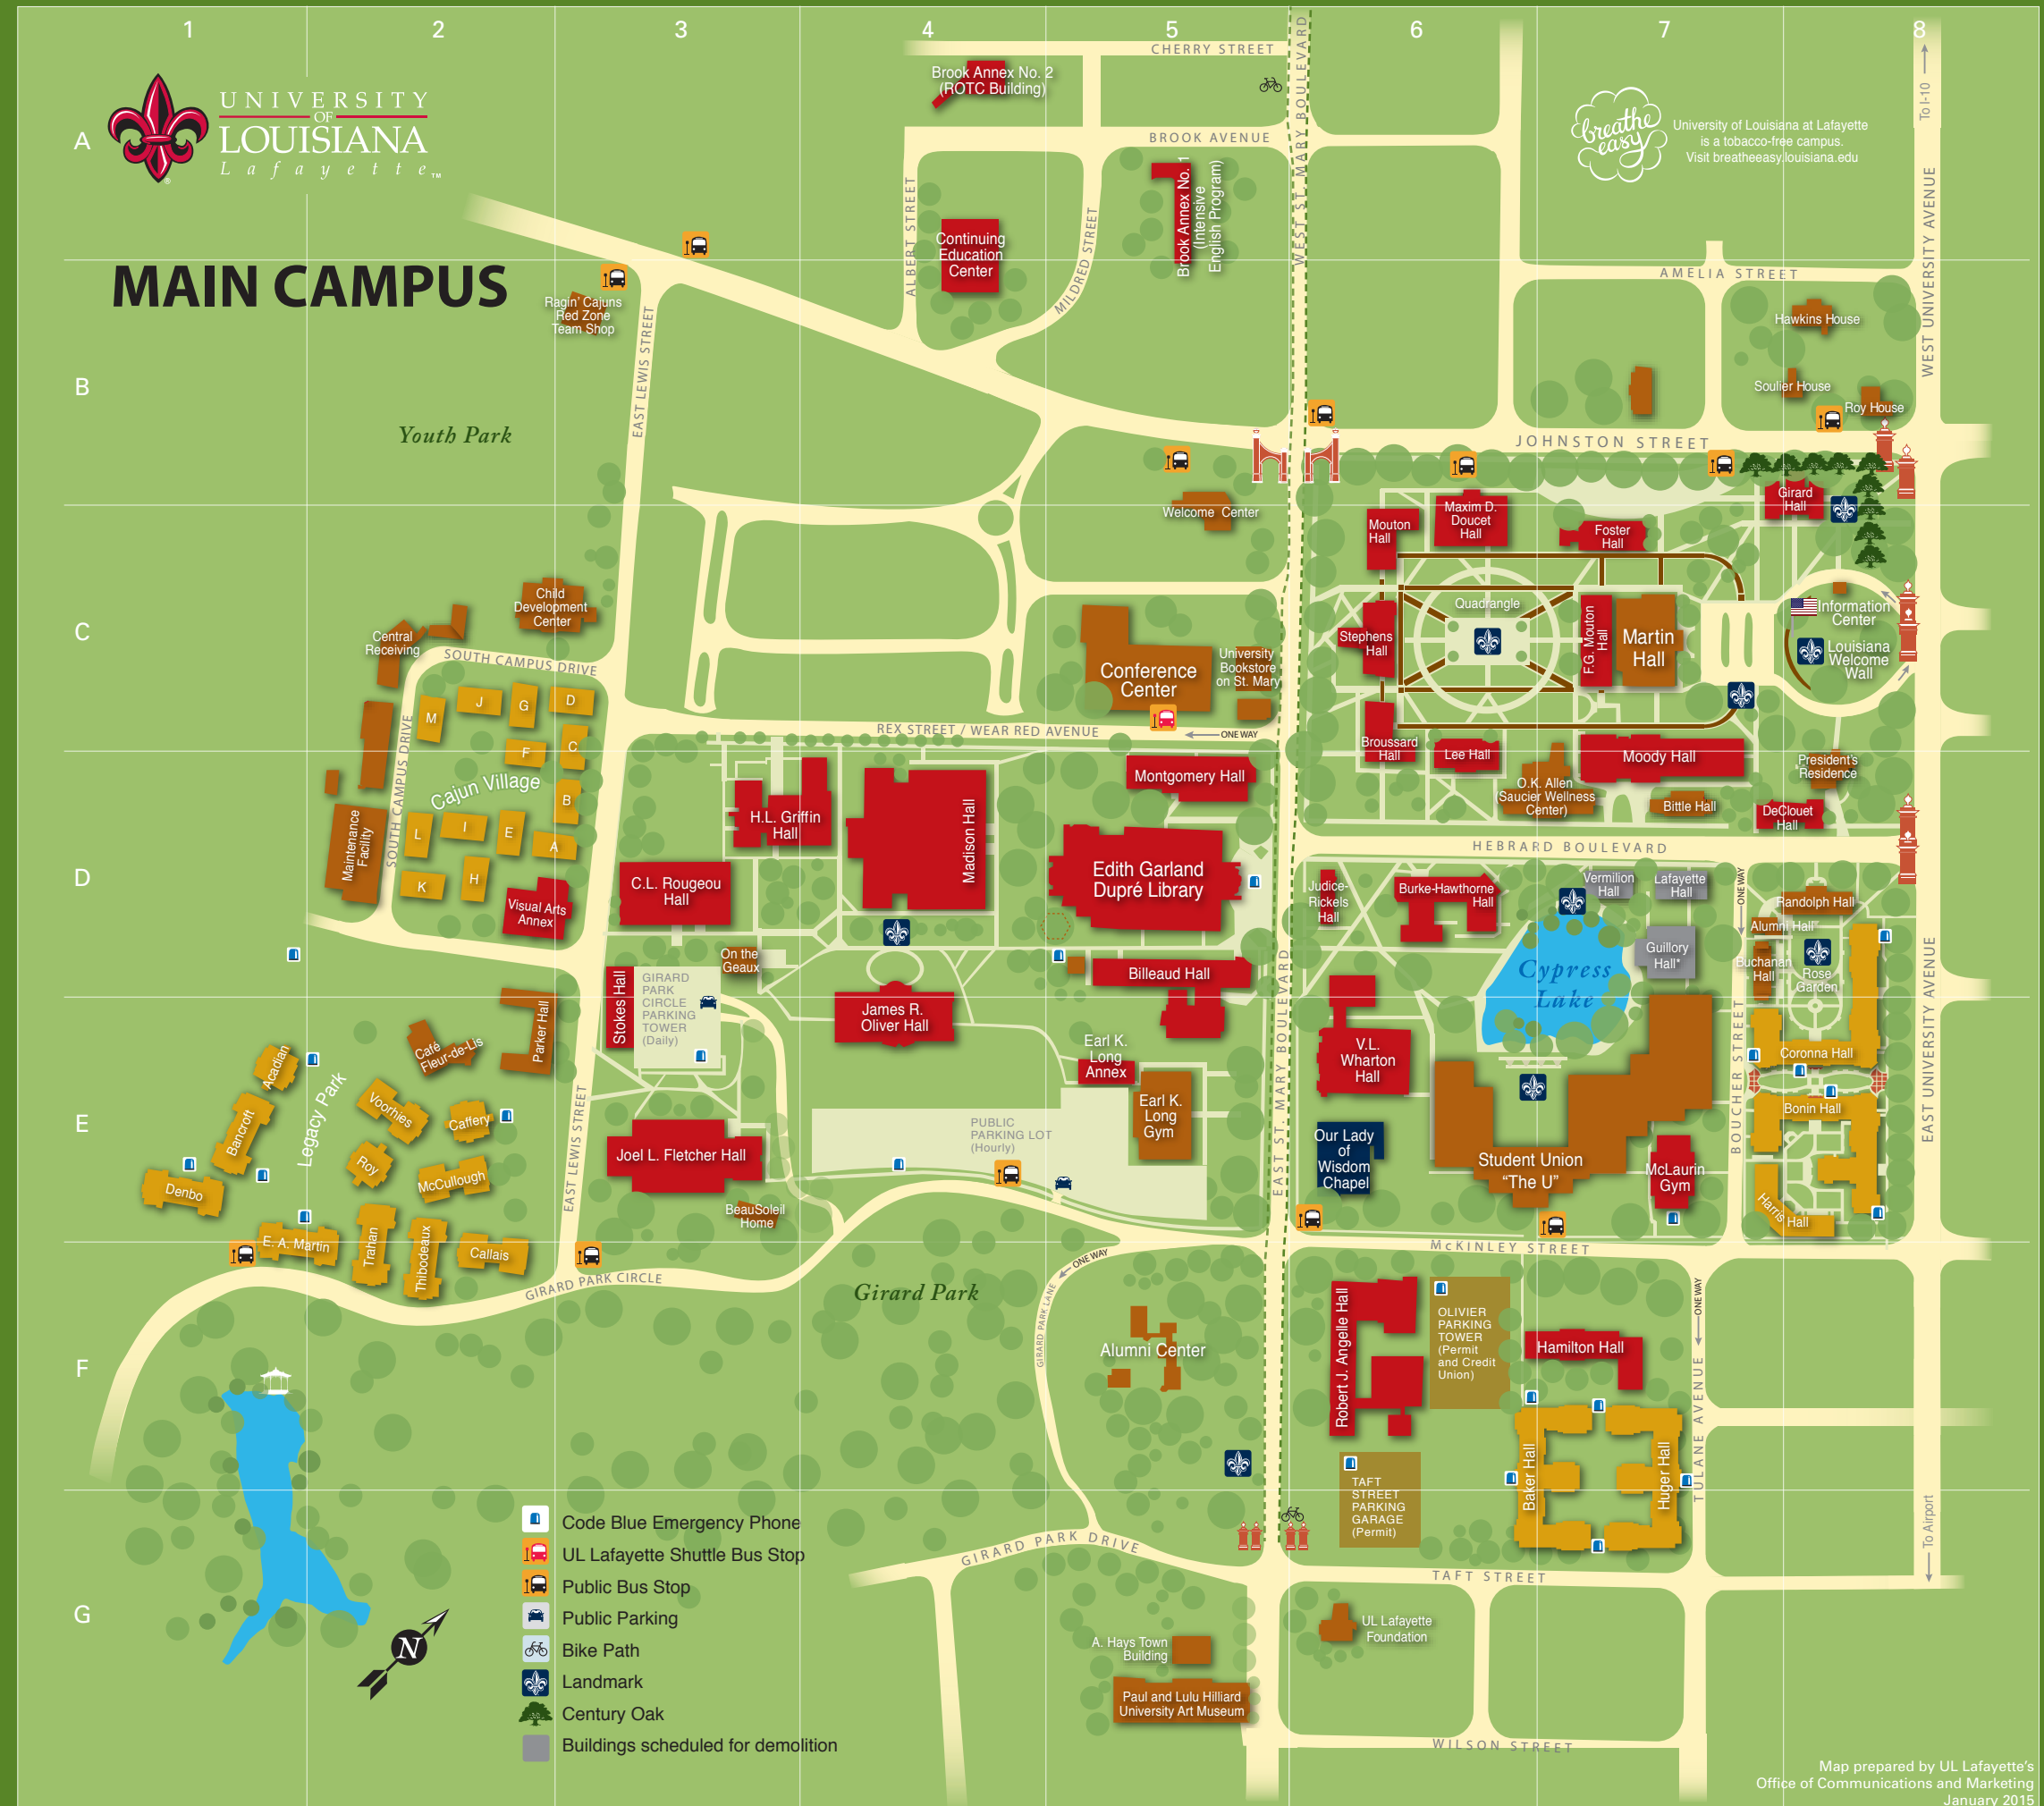

ACADEMIC BUILDINGS

ABBREVIATION	NAME	COORDINATES
ANG	Robert J. Angelle Hall	F6
BLD	Billeaud Hall	D5
BSX2	Brook Annex No. 2 - ROTC Building	A4
BSX1	Brook Annex No. 1 - Intensive English Program	A5
BRS	Broussard Hall	C6
B	Burke-Hawthorne Hall	D6
CLR	Clyde L. Rougeou Hall	D3
0038	Continuing Education Center	A4
DECL	DeClouet Hall	D7
D	Dupré Library	D5
MNAX	Earl K. Long Annex	E5
FGM	F. G. Mouton Hall	C7
G	Girard Hall	B8
HLG	H. L. Griffin Hall	D3
HH	Hamilton Hall	F7
JLF	Joel L. Fletcher Hall	E3
JUDI	Judice-Rickels Hall	D6
LEE	Lee Hall	C6, D6
MCLG	McLaurin Gym	E7
MDSN	Madison Hall	D4
MDD	Maxim D. Doucet Hall	C6
MO	Mouton Hall	C6
MX	Moody Hall	D7
MY	Montgomery Hall	D5
OLVR	James R. Oliver Hall	E4
VLW	V. L. Wharton Hall	E6
VAA	Visual Arts Annex	D2

NON-ACADEMIC BUILDINGS

ALCT	Alumni Center	F5
ALUM	Alumni Hall (Student Publications)	D7
UAM1	A. Hays Town Building	G5
BSH	BeauSoleil Home	E3
UPO	Bittle Hall (University Police)	D7
FLDL	Cafe Fleur-de-Lis	E2
CNRC	Central Receiving	C2
DAYC	Child Development Center	C2, C3
CONF	Conference Center	C5
EKLG	Earl K. Long Gym	E5
F	Foster Hall	C7
0011A	Hawkins House	B8
BSX1	International Student Center	A5
0060	Maintenance Facility	D2
MA	Martin Hall	C7
OKA	O. K. Allen (Saucier Wellness Center)	D6, D7
OLVT	Olivier Parking Tower	F6
TEMPORARY	On the Geaux	D3
PRKR	Parker Hall	E2
UAM2	Hilliard University Art Museum	G5
0001	President's Residence	D8
RAND	Ragin' Cajuns Red Zone Team Shop	B3
0011	Randolph Hall	D8
0011B	Roy House	B8
SMH	Soulier House	B8
STUN	Student Union "The U"	C6
TSCG	Taft Street Parking Garage	E6, E7
UFC	UL Lafayette Foundation	G6
MAF	Welcome Center	C5

LANDMARKS

OLWC	9.11 Memorial	F5
STUN	Babin Memorial Gateway	C8
	Mary Olive McPhaul Rose Garden	D8, E8
	McNaspy Stadium Memorial	D4
	Our Lady of Wisdom Chapel	E6
	"The Porch" of former Student Union	E6
	Statue of Dr. Edwin L. Stephens	C8
	Louisiana Welcome Wall	C8
	Quadrangle "The Quad"	C6, C7
	Walk of Honor	C7